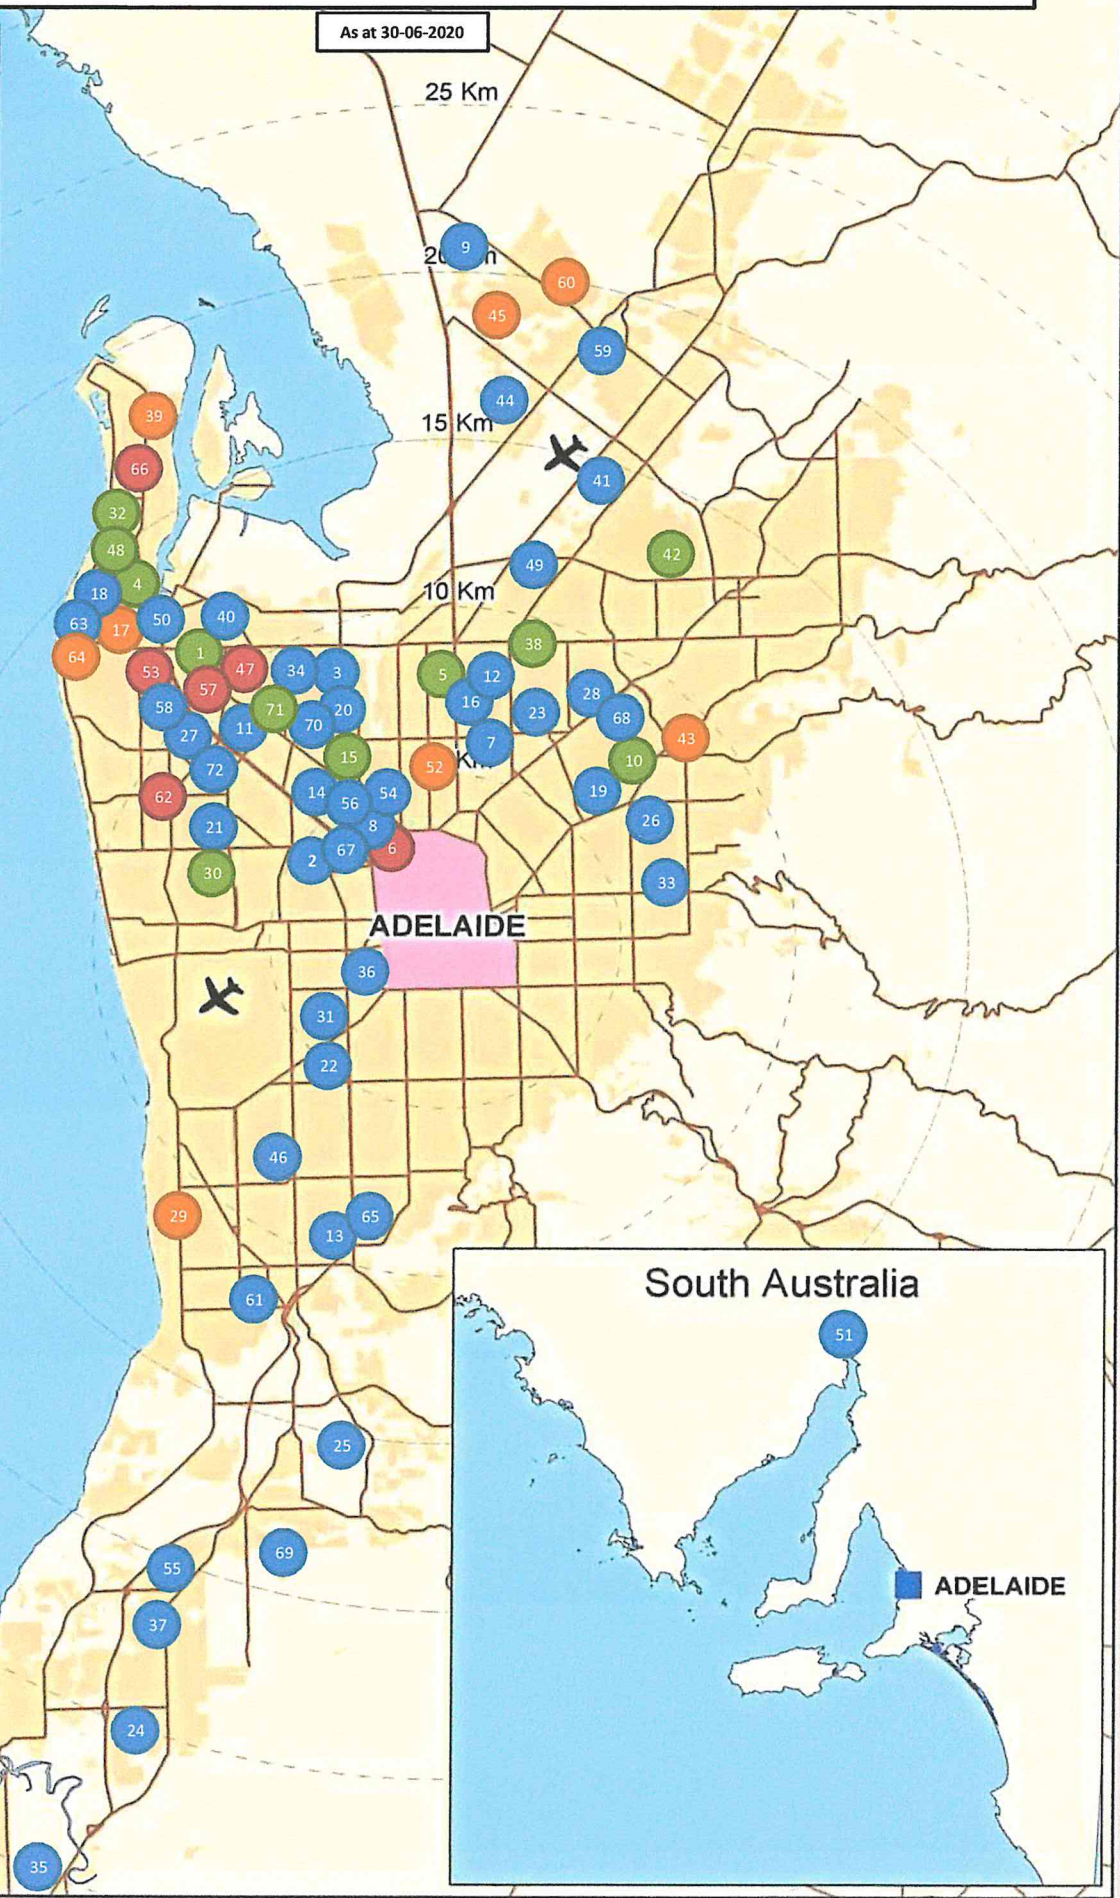

UNITINGSA HOUSING PROPERTY LOCATIONS

As at 30-06-2020

Suburb	No. Properties
1 Alberton	6
2 Allenby Gardens	3
3 AnglePark	2
4 Birkenhead	6
5 Blair Athol	6
6 Bowden	27
7 Broadview	1
8 Brompton	3
9 Burton	3
10 Campbelltown	7
11 Cheltenham	1
12 Clearview	3
13 Clovelly Park	2
14 Croydon	4
15 Croydon Park	8
16 Enfield	3
17 Ethelton	15
18 Exeter	2
19 Felixstow	1
20 Ferryden Park	1
21 Findon	4
22 Glandore	3
23 Greenacres	1
24 Hackam West	1
25 Happy Valley	1
26 Hectorville	1
27 Hendon	1
28 Hillcrest	1
29 Hove	12
30 Kidman Park	8
31 Kurralta Park	1
32 Largs North	7
33 Magill	2
34 Mansfield Park	1
35 Maslin Beach	1
36 MileEnd	1
37 Morphett Vale	1
38 Northfield	7
39 Osborne	13
40 Ottoway	1
41 Para Hills West	1
42 Para Vista	10
43 Paradise	13
44 Parafield Gardens	2
45 Paralowie	11
46 Park Holme	2
47 Pennington	28
48 Peterhead	5
49 Pooraka	1
50 Port Adelaide	2
51 Port Augusta	4
52 Prospect	15
53 Queenstown	17
54 Renown Park	1
55 Reynella	2
56 Ridleyton	1
57 Rosewater	17
58 Royal Park	4
59 Salisbury	3
60 Salisbury North	14
61 Seacombe Gardens	1
62 Seaton	18
63 Semaphore	1
64 Semaphore Park	15
65 St Marys	1
66 Taperoo	22
67 West Hindmarsh	4
68 Windsor Gardens	1
69 Woodcroft	3
70 Woodville Gardens	2
71 Woodville North	10
72 Woodville West	1
TOTAL	404

LEGEND	RANGE
●	< 5
●	5-10
●	11-15
●	> 15