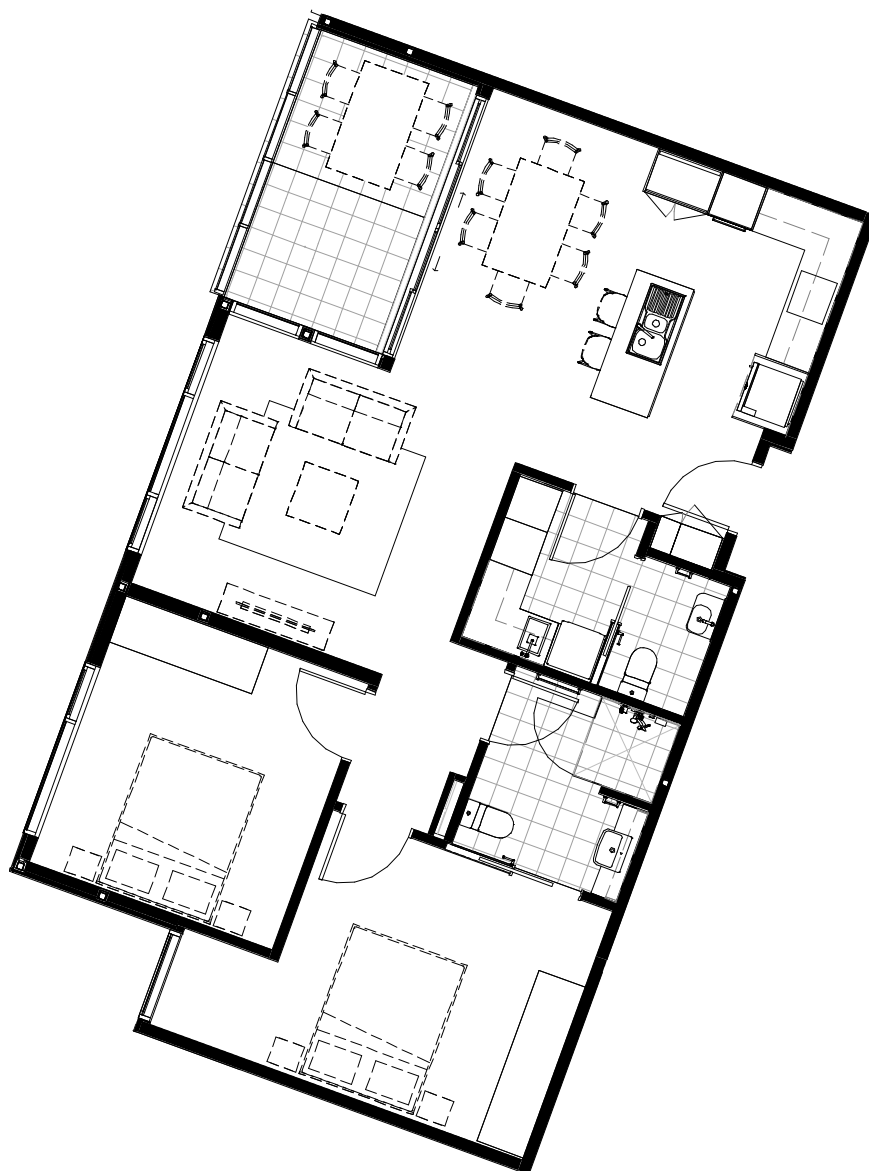

APARTMENT 412

Apartment Outlook Stunning ocean and oval views

Internal Space 91 m²

Balcony Space 9 m²

Total Space 100 m²

Location Level 4

SCALE 1:100 @ A4