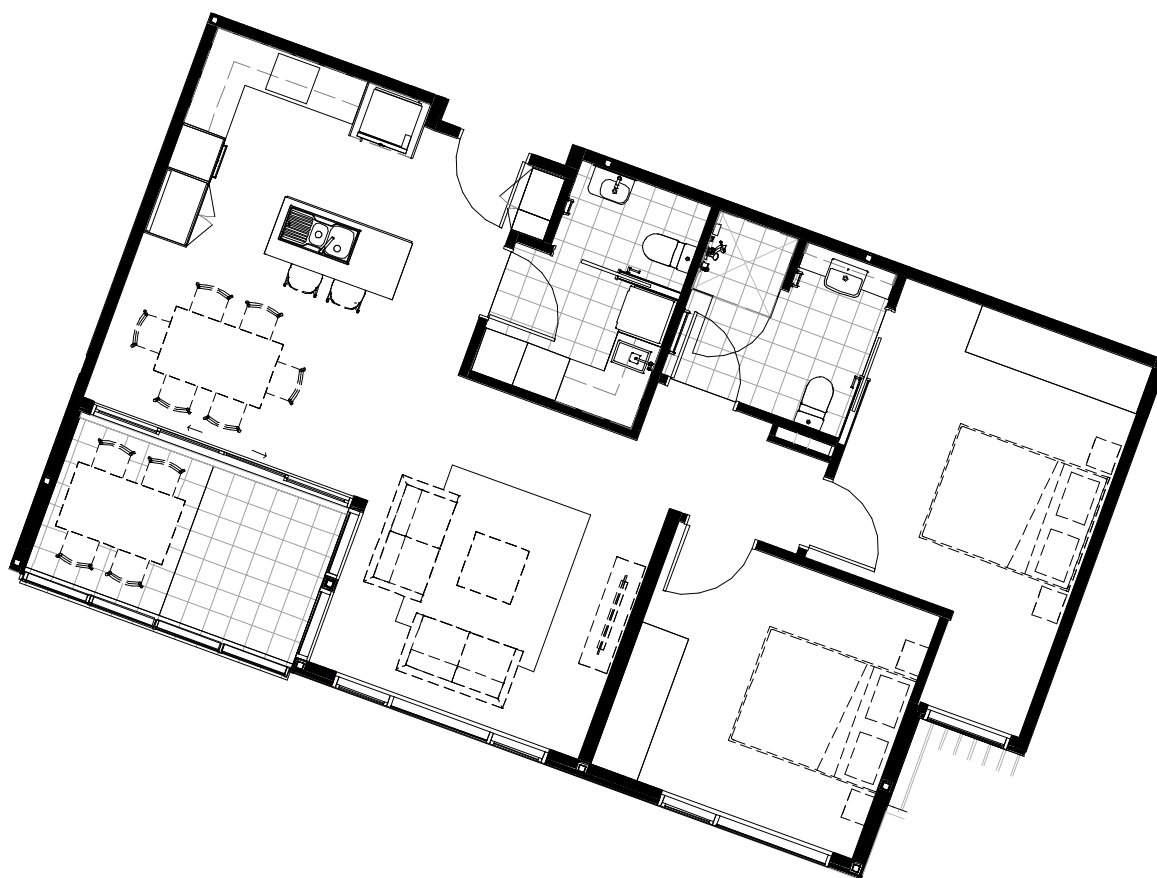

# APARTMENT 416

**Apartment Outlook** Majestic oval views & ocean glimpses

**Internal Space** 92 m<sup>2</sup>

**Balcony Space** 9 m<sup>2</sup>

**Total Space** 101 m<sup>2</sup>

**Location** Level 4

SCALE 1:100 @ A4