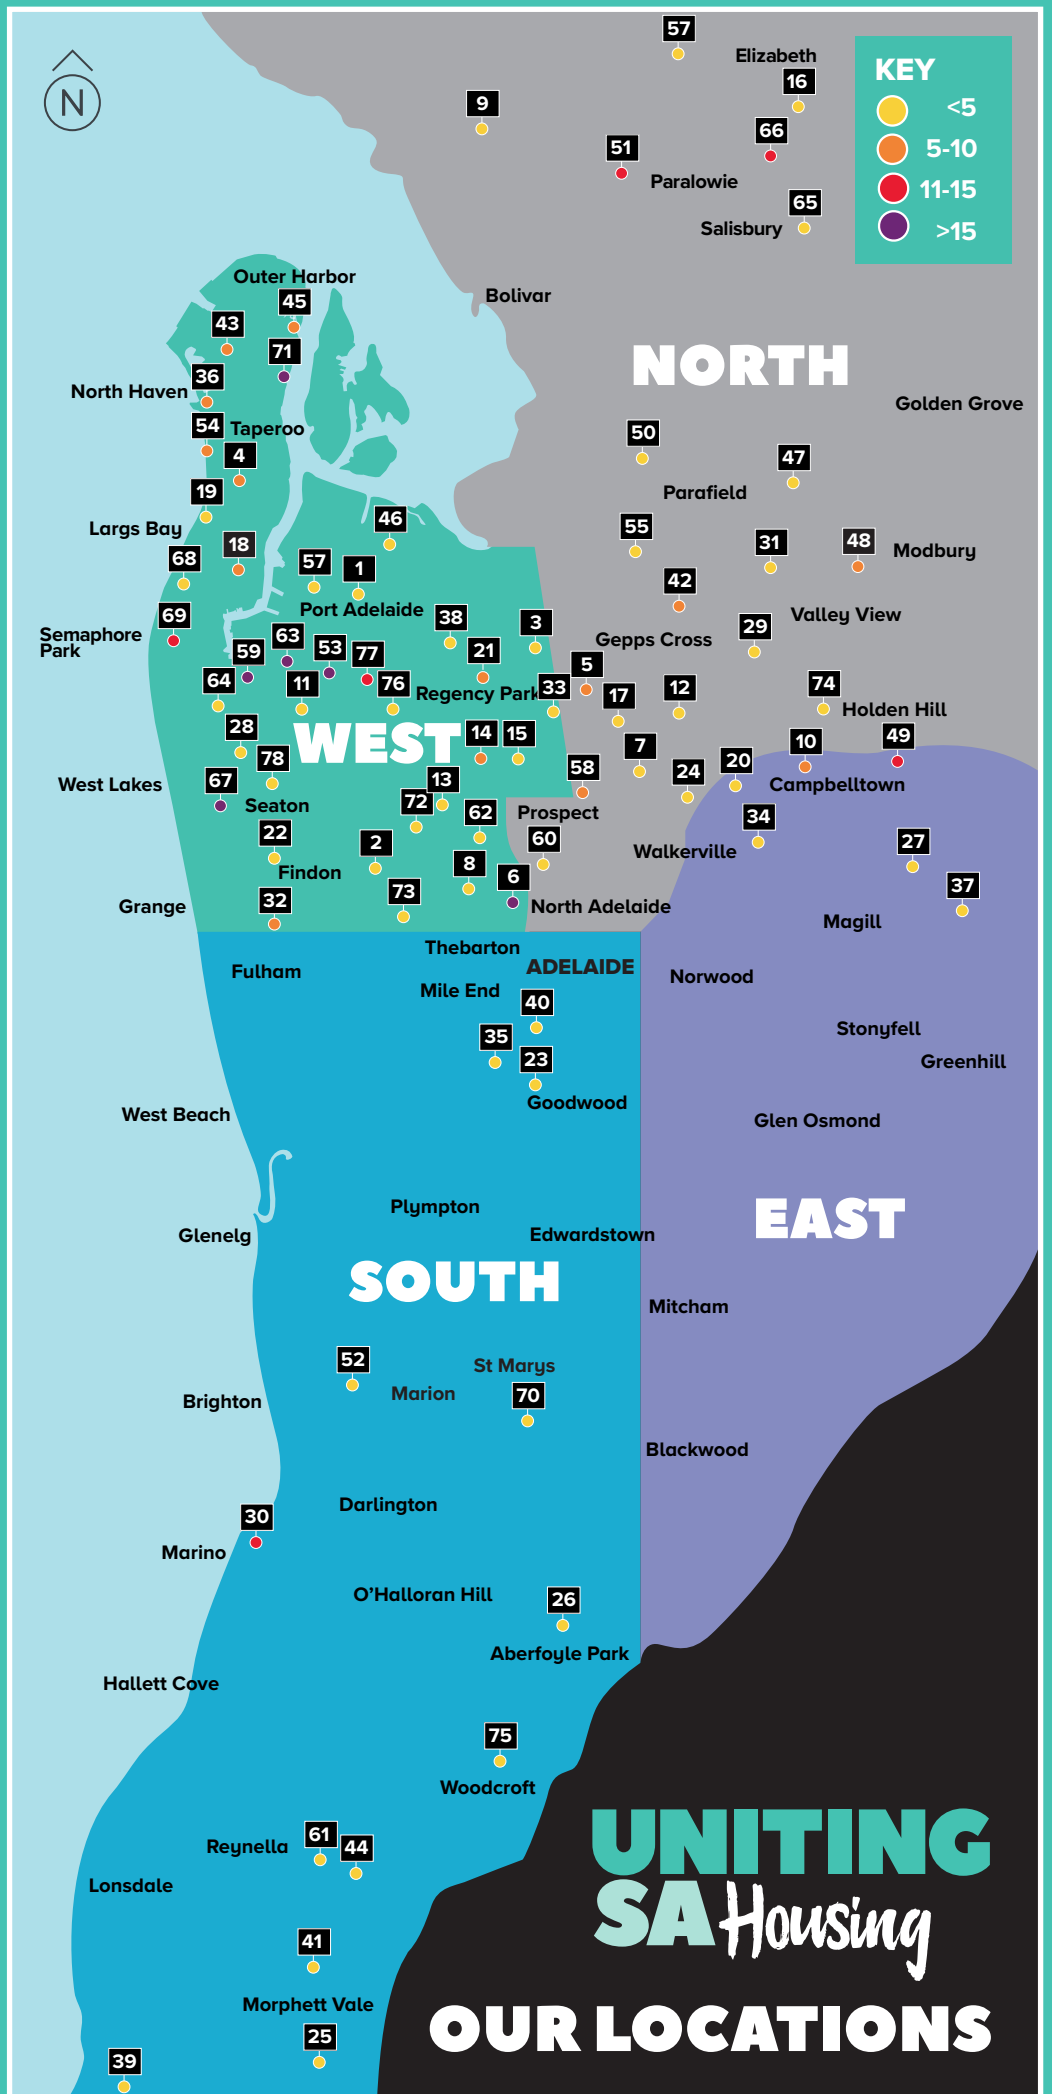

SUBURB **NO. PROPERTIES**

1	Alberton	6
2	Allenby Gardens	3
3	Angle Park	1
4	Birkenhead	6
5	Blair Athol	9
6	Bowden	27
7	Broadview	1
8	Brompton	3
9	Burton	3
10	Campbelltown	7
11	Cheltenham	1
12	Clearview	3
13	Croydon	4
14	Croydon Park	8
15	Dudley Park	2
16	Elizabeth South	1
17	Enfield	4
18	Ethelton	15
19	Exeter	2
20	Felixstow	1
21	Ferryden Park	10
22	Findon	4
23	Glandore	3
24	Greenacres	1
25	Hackam West	1
26	Happy Valley	1
27	Hectorville	1
28	Hendon	1
29	Hillcrest	2
30	Hove	12
31	Ingle Farm	1
32	Kidman Park	8
33	Kilburn	2
34	Klemzig	1
35	Kurralta Park	9
36	Largs North	5
37	Magill	2
38	Mansfield Park	3
39	Maslin Beach	1
40	Mile End	1
41	Morphett Vale	1
42	Northfield	5
43	North Haven	6
44	Old Reynella	1
45	Osborne	7
46	Ottoway	1
47	Para Hills West	1
48	Para Vista	10
49	Paradise	13
50	Parafield Gardens	2
51	Paralowie	11
52	Park Holme	2
53	Pennington	29
54	Peterhead	5
55	Pooraka	1
56	Port Adelaide	2
57	Port Augusta	4
58	Prospect	15
59	Queenstown	17
60	Renown Park	1
61	Reynella	1
62	Ridleyton	1
63	Rosewater	17
64	Royal Park	4
65	Salisbury	3
66	Salisbury North	14
67	Seaton	18
68	Semaphore	1
69	Semaphore Park	15
70	St Marys	1
71	Taperoo	22
72	West Croydon	1
73	West Hindmarsh	4
74	Windsor Gardens	1
75	Woodcroft	3
76	Woodville Gardens	2
77	Woodville North	11
78	Woodville West	1

TOTAL = 430

Updated: 29 June 2022