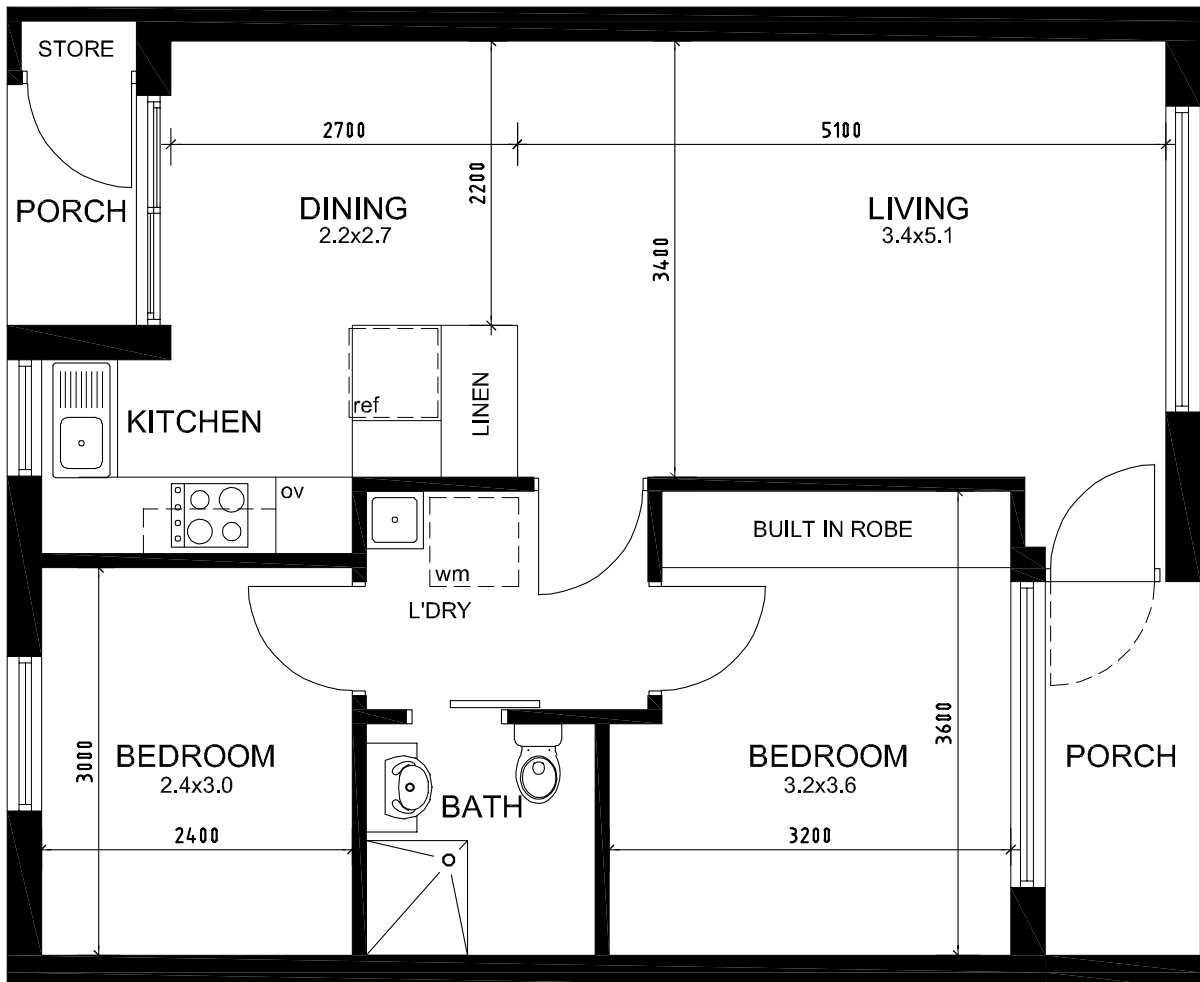

MCCUTCHEON GROVE

Sample Floorplan

CONTACT US

(08) 8448 6258
retirementliving@unitingsa.com.au
unitingsa.com.au/retirement-living

This floorplan is for illustration purposes only and all measurements are approximate. Please contact our Retirement Living Coordinator for further details.