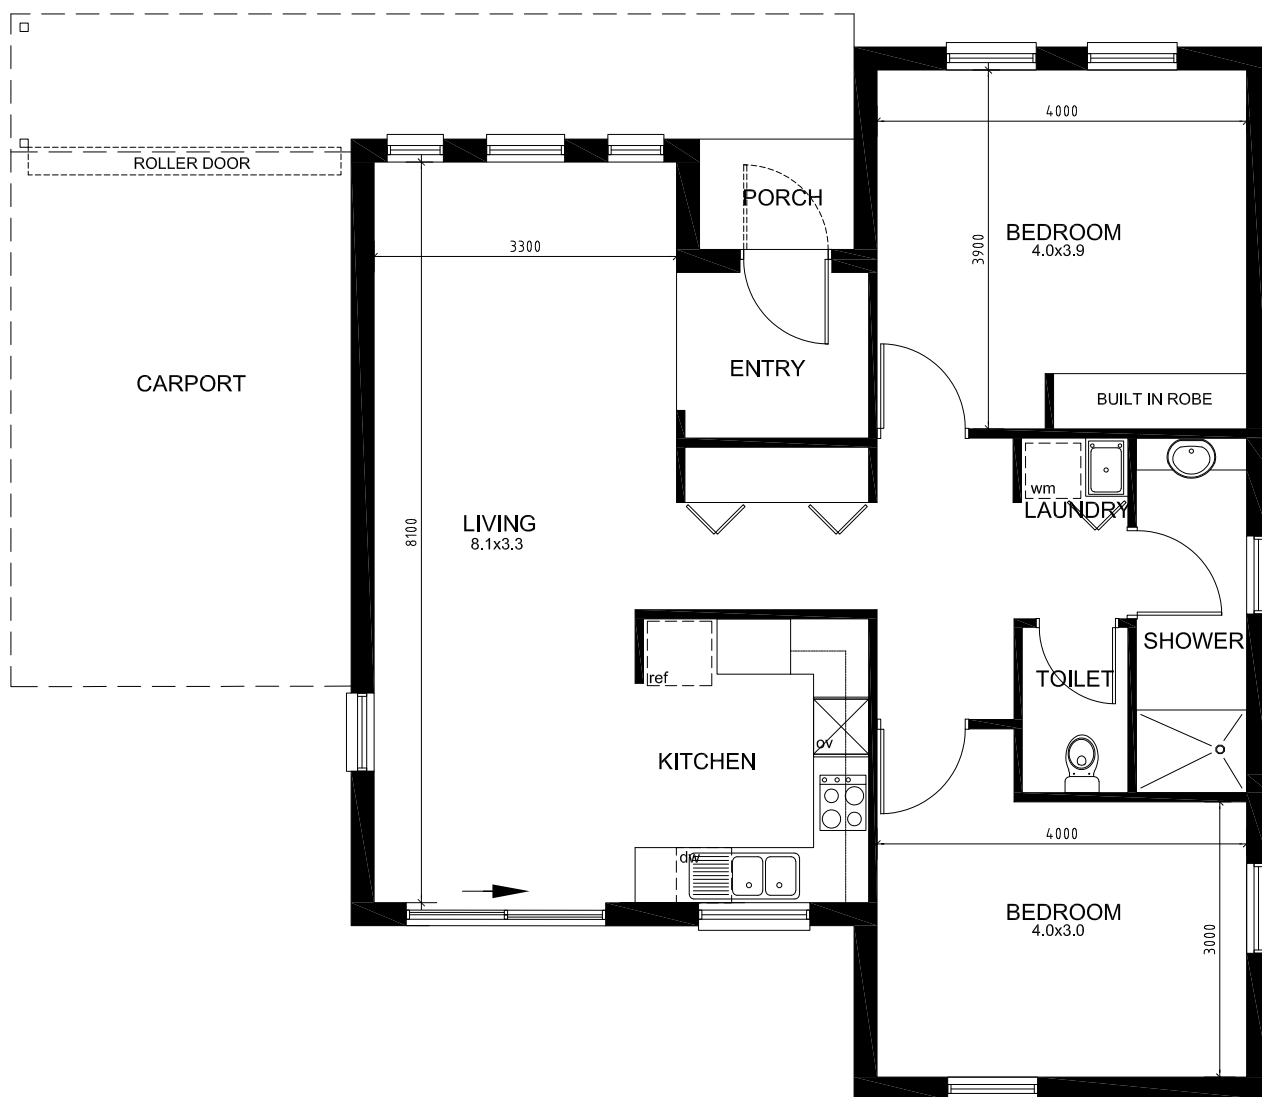

HAWKSURRY GARDENS RETIREMENT LIVING

Sample Floorplan

CONTACT US

(08) 8448 6258
retirementliving@unitingsa.com.au
unitingsa.com.au/retirement-living

This floorplan is for illustration purposes only and all measurements are approximate. Please contact our Retirement Living Coordinator for further details.