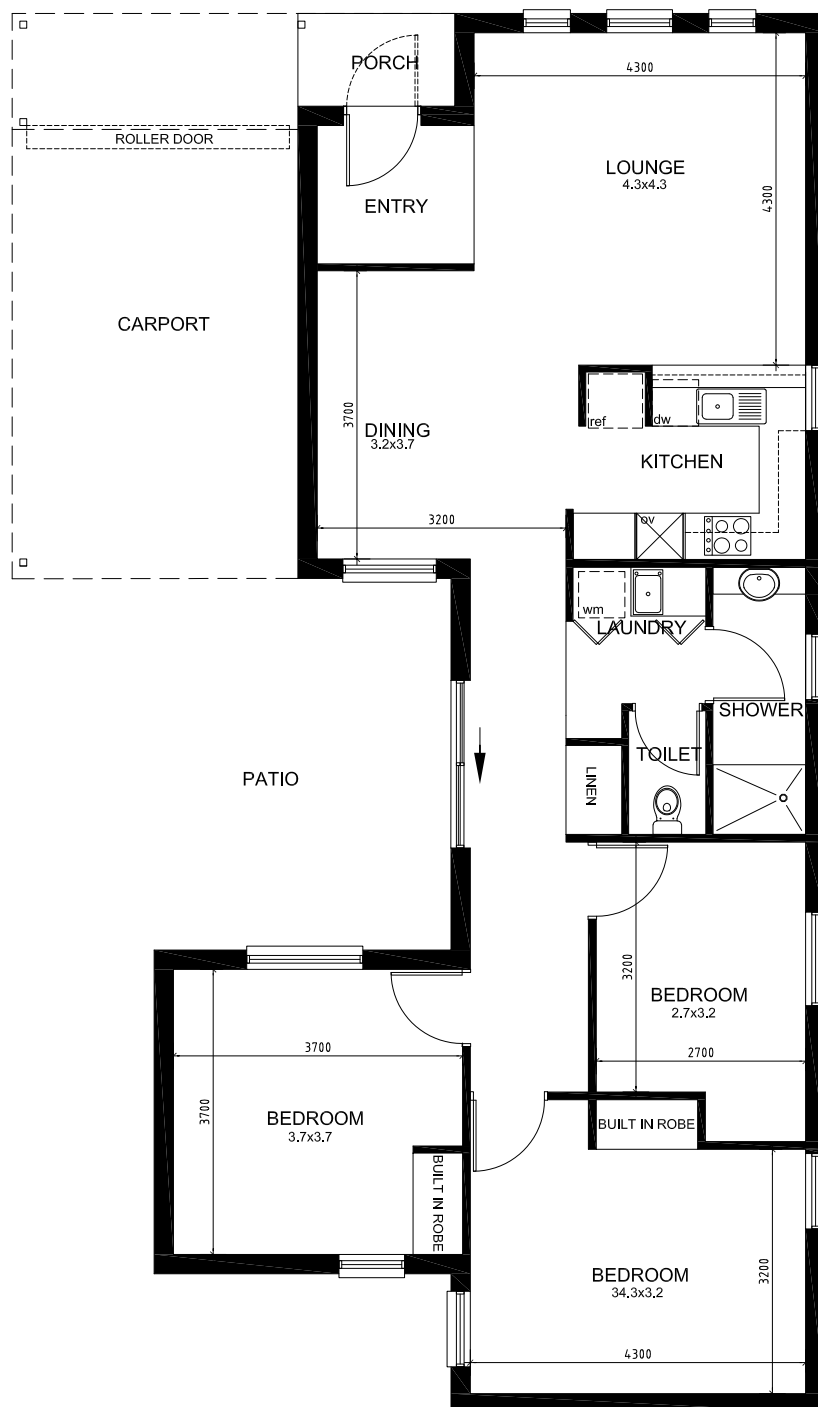

HAWKSURRY GARDENS RETIREMENT LIVING

Sample Floorplan

CONTACT US

(08) 8448 6258
retirementliving@unitingsa.com.au
unitingsa.com.au/retirement-living

This floorplan is for illustration purposes only and all measurements are approximate. Please contact our Retirement Living Coordinator for further details.

HAWKSBURY GARDENS RETIREMENT LIVING

Sample Floorplan

CONTACT US

(08) 8448 6258
retirementliving@unitingsa.com.au
unitingsa.com.au/retirement-living

This floorplan is for illustration purposes only and all measurements are approximate. Please contact our Retirement Living Coordinator for further details.