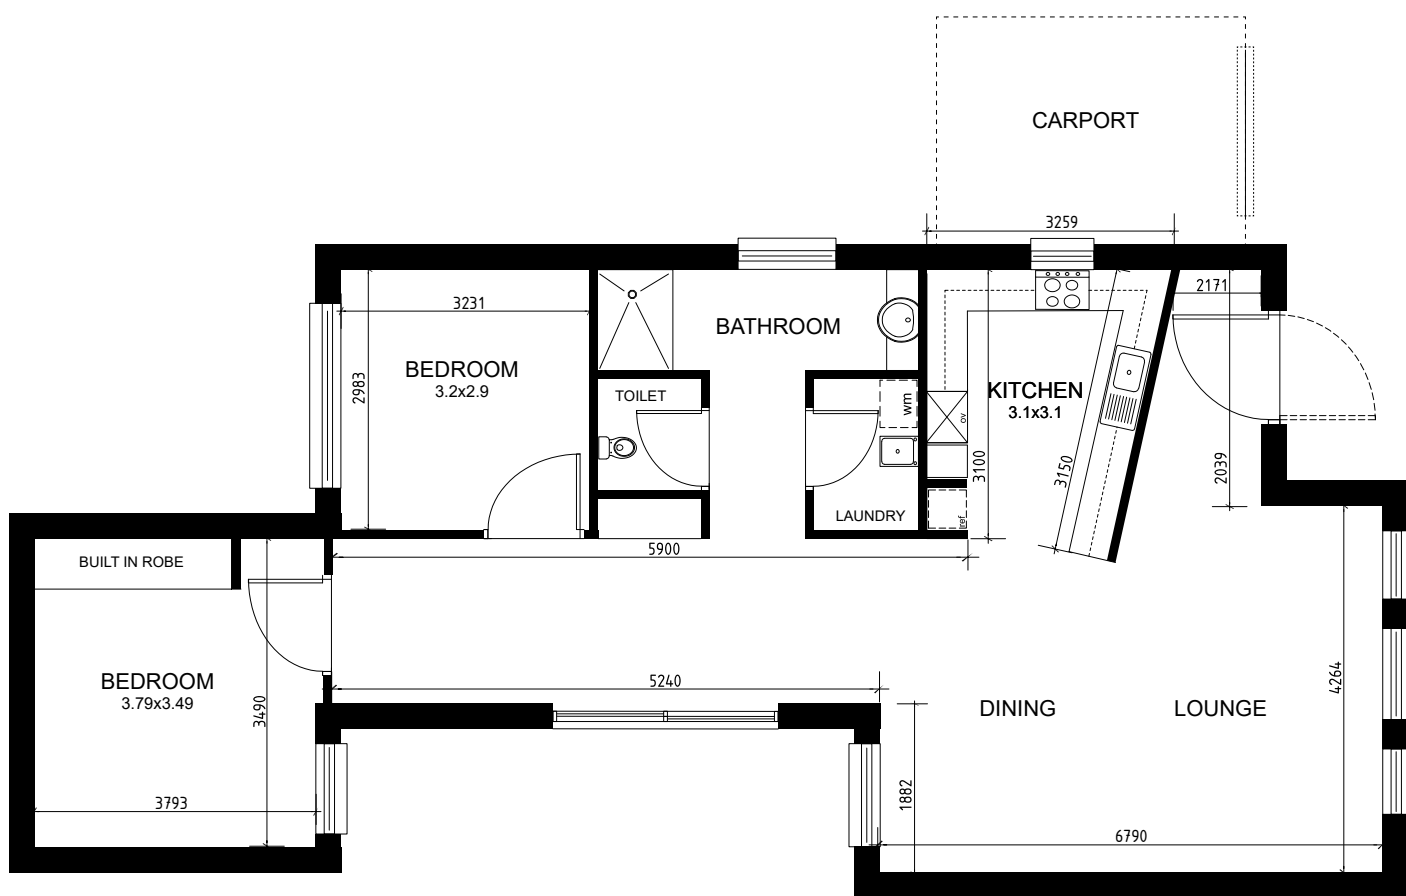

HAWKSURRY GARDENS RETIREMENT LIVING

CONTACT US

(08) 8448 6258
retirementliving@unitingsa.com.au
unitingsa.com.au/retirement-living

This floorplan is for illustration purposes only and all measurements are approximate. Please contact our Retirement Living Coordinator for further details.